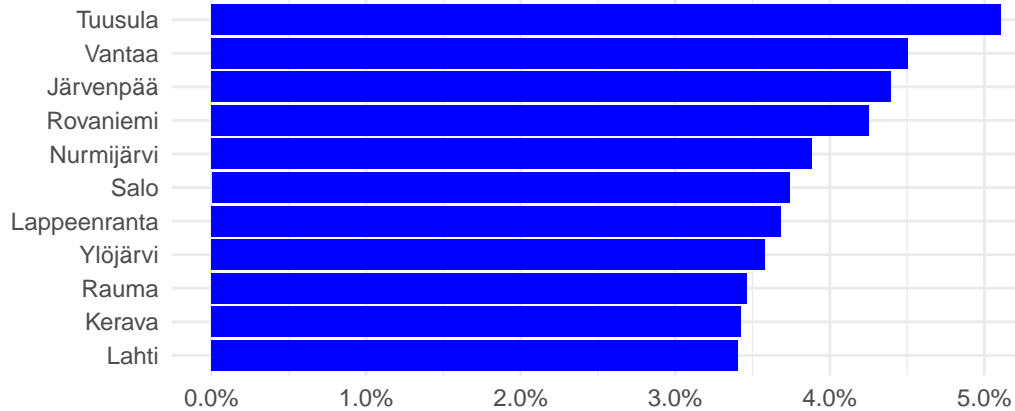

New furlough spells by municipality in 2021

Spells that started 01/01–27/12/2021. Numbers scaled by the size of working age populations

Top 10 (population at least 20000)

Bottom 10 (population at least 20000)